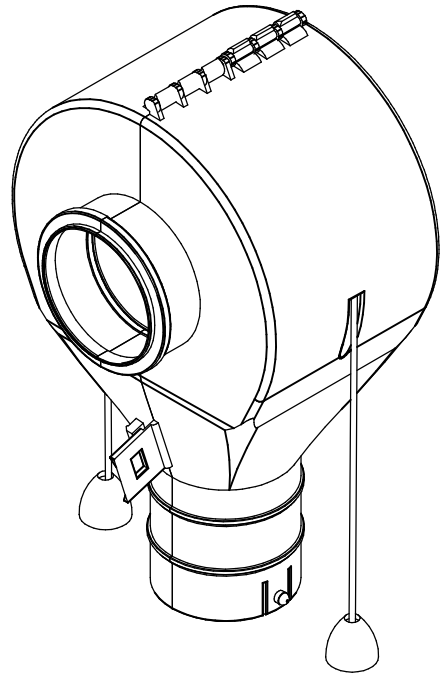

OUTLET DROPS, PVC AND STEEL TUBES

HERMETIC AND RESISTANCE

- Range of outlets designed for perfect exit of feed, whether flour or granulated.
- Easy to use. Different mounting options.
- Hermetic to moisture and dust.
- All of them have individual opening and closing.
- Made of polypropylene guaranteeing resistance to friction and external elements.
- With telescopic extension to adjust the capacity of the hopper.
- \varnothing 55, 60, \varnothing 75, 90 and 125 mm for transport tube and for \varnothing 63 o \varnothing 70 and 110 mm for drop tube.

MODELS							DROP TUBE
CODE	TUBE mm	A	B	C	D	E	mm
RDESC5503	55	56,5	70	66	14	103	70

MODELS							DROP TUBE
CODE	TUBE mm	A	B	C	D	E	mm
G02002030003	75	72	70,4	66,4	8	98	70
G02002040002	90	88,5	69	65	12	118	63

MODELS							TUBO DESCENSO
CODE	TUBE mm	A	B	C	D	E	mm
G02002030002	75	67	66	59,5	28	136	70
G02002050001	125	116,5	104	92	38	210	110

Opening and closing system from the ground.

Montage to the tube just by a click system, without any bolt, nut or clamp.
Discharge with manual slide gate. Descarga con tajadera manual.

BOCA DE CAÍDA Ø 55. BAJADA Ø 40
OUTLET DROPS Ø 55. DROP Ø 40
TRAPPES DE SORTIE Ø 55. SORTIE Ø 40

S/E Rev.0

G02002010002

BOCA DE CAÍDA Ø 55. BAJADA Ø 63
 OUTLET DROPS Ø 55. DROP Ø 63
 TRAPPES DE SORTIE Ø 55. SORTIE Ø 63