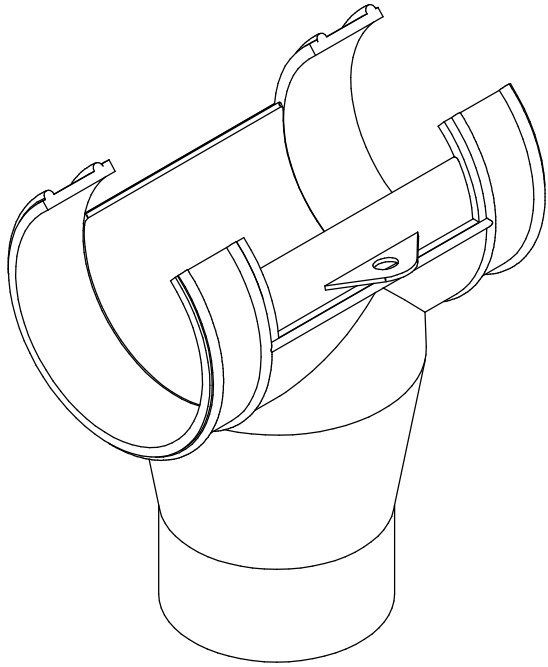

OUTLET DROPS, PVC AND STEEL TUBES

HERMETIC AND RESISTANCE

- Range of outlets designed for perfect exit of feed, whether flour or granulated.
- Easy to use. Different mounting options.
- Hermetic to moisture and dust.
- All of them have individual opening and closing.
- Made of polypropylene guaranteeing resistance to friction and external elements.
- With telescopic extension to adjust the capacity of the hopper.
- \varnothing 55, 60, \varnothing 75, 90 and 125 mm for transport tube and for \varnothing 63 o \varnothing 70 and 110 mm for drop tube.

S/E	Rev.0
-----	-------

G02002030001

BOCA DE CAÍDA Ø 75. BAJADA Ø 70
OUTLET DROPS Ø 75. DROP Ø 70
TRAPPES DE SORTIE Ø 75. SORTIE Ø 70

S/E Rev.0

G02002030002

BOCA DE CAÍDA Ø 75. BAJADA Ø 70
 OUTLET DROPS Ø 75. DROP Ø 70
 TRAPPES DE SORTIE Ø 75. SORTIE Ø 70

S/E	Rev.0
-----	-------

G02002030003

BOCA DE CAÍDA Ø 90. BAJADA Ø 70
 OUTLET DROPS Ø 90. DROP Ø 70
 TRAPPES DE SORTIE Ø 90. SORTIE Ø 70

S/E Rev.0

G02002040002

BOCA DE CAÍDA Ø 125. BAJADA Ø 110
OUTLET DROPS Ø 125. DROP Ø 110
TRAPPES DE SORTIE Ø 125. SORTIE Ø 110