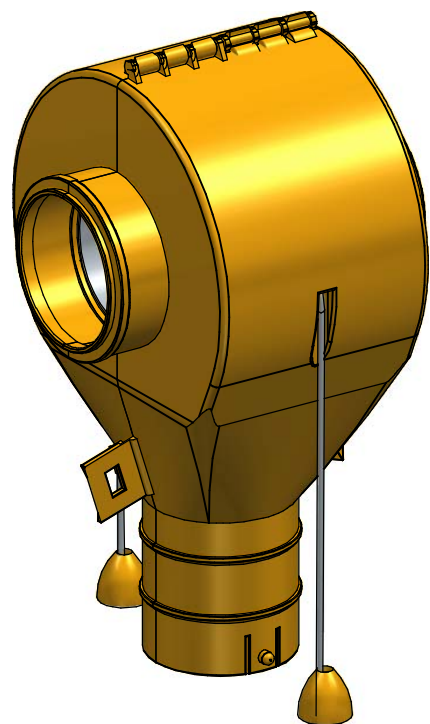

OUTLET DROPS, PVC AND STEEL TUBES

HERMETIC AND RESISTANCE

- Range of outlets designed for perfect exit of feed, whether flour or granulated.
- Easy to use. Different mounting options.
- Hermetic to moisture and dust.
- All of them have individual opening and closing.
- Made of polypropylene guaranteeing resistance to friction and external elements.
- With telescopic extension to adjust the capacity of the hopper.
- \varnothing 55, 60, \varnothing 75, 90 and 125 mm for transport tube and for \varnothing 63 o \varnothing 70 and 110 mm for drop tube.

MODELS							TUBO DESCENSO
CODE	TUBE mm	A	B	C	D	E	mm
G02002030002	75	67	66	59,5	28	136	70
G02002050001	125	116,5	104	92	38	210	110

Opening and closing system from the ground.

Montage to the tube just by a click system, without any bolt, nut or clamp.
Discharge with manual slide gate. Descarga con tajadera manual.

BOCA DE CAÍDA Ø 55. BAJADA Ø 40
OUTLET DROPS Ø 55. DROP Ø 40
TRAPPES DE SORTIE Ø 55. SORTIE Ø 40

S/E Rev.0

G02002010002

BOCA DE CAÍDA Ø 55. BAJADA Ø 63
 OUTLET DROPS Ø 55. DROP Ø 63
 TRAPPES DE SORTIE Ø 55. SORTIE Ø 63

S/E	Rev.0
-----	-------

G02002010003

BOCA DE CAÍDA Ø 60. BAJADA Ø 63
 OUTLET DROPS Ø 60. DROP Ø 63
 TRAPPES DE SORTIE Ø 60. SORTIE Ø 63

S/E	Rev.0
-----	-------

G02002020001

BOCA DE CAÍDA Ø 75. BAJADA Ø 63
 OUTLET DROPS Ø 75. DROP Ø 63
 TRAPPES DE SORTIE Ø 75. SORTIE Ø 63