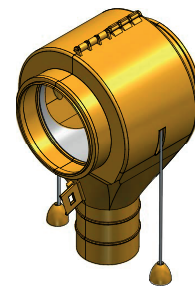

OUTLET DROPS, PVC AND STEEL TUBES

HERMETIC AND RESISTANCE

- Range of outlets designed for perfect exit of feed, whether flour or granulated.
- Easy to use. Different mounting options.
- Hermetic to moisture and dust.
- All of them have individual opening and closing.
- Made of polypropylene guaranteeing resistance to friction and external elements.
- With telescopic extension to adjust the capacity of the hopper.
- \varnothing 55, 60, \varnothing 75, 90 and 125 mm for transport tube and for \varnothing 63 o \varnothing 70 and 110 mm for drop tube.

 **SYMAGA**

OUTLET DROPS, PVC AND STEEL TUBES

Technical Data

MODELS							DROP TUBE
CODE	TUBE mm	A	B	C	D	E	mm
G02002010002	55	54,5	40	38	80	200	40

MODELS							DROP TUBE
CODE	TUBE mm	A	B	C	D	E	mm
G02002010003	55	54,5	57	52	24	138	63
G02002020001	60	58,4	57	52	23,75	138	63
G02002030001	75	75	57	52	23,75	138	63
G02002040001	90	90	57	52	24	138	63

MODELS							DROP TUBE
CODE	TUBE mm	A	B	C	D	E	mm
RDESC5503	55	56,5	70	66	14	103	70

MODELS							DROP TUBE
CODE	TUBE mm	A	B	C	D	E	mm
G02002030003	75	72	70,4	66,4	8	98	70
G02002040002	90	88,5	69	65	12	118	63

MODELS							TUBO DESCENSO
CODE	TUBE mm	A	B	C	D	E	mm
G02002030002	75	67	66	59,5	28	136	70
G02002050001	125	116,5	104	92	38	210	110

Opening and closing system from the ground.

Montage to the tube just by a click system, without any bolt, nut or clamp.
Discharge with manual slide gate. Descarga con tajadera manual.