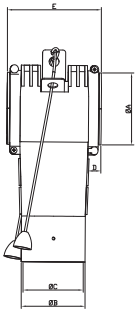

OUTLET DROPS, PVC AND STEEL TUBES

HERMETIC AND RESISTANCE

- Range of outlets designed for perfect exit of feed, whether flour or granulated.
- Easy to use. Different mounting options.
- Hermetic to moisture and dust.
- All of them have individual opening and closing.
- Made of polypropylene guaranteeing resistance to friction and external elements.
- With telescopic extension to adjust the capacity of the hopper.
- \varnothing 55, 60, \varnothing 75, 90 and 125 mm for transport tube and for \varnothing 63 o \varnothing 70 and 110 mm for drop tube.

 **SYMAGA**

OUTLET DROPS, PVC AND STEEL TUBES

Technical Data

MODELS							DROP TUBE
CODE	TUBE mm	A	B	C	D	E	mm
G02002010002	55	54,5	40	38	80	200	40

MODELS							DROP TUBE
CODE	TUBE mm	A	B	C	D	E	mm
G02002010003	55	54,5	57	52	24	138	63
G02002020001	60	58,4	57	52	23,75	138	63
G02002030001	75	75	57	52	23,75	138	63
G02002040001	90	90	57	52	24	138	63

MODELS							DROP TUBE
CODE	TUBE mm	A	B	C	D	E	mm
RDESC5503	55	56,5	70	66	14	103	70

MODELS							DROP TUBE
CODE	TUBE mm	A	B	C	D	E	mm
G02002030003	75	72	70,4	66,4	8	98	70
G02002040002	90	88,5	69	65	12	118	63

MODELS							TUBO DESCENSO
CODE	TUBE mm	A	B	C	D	E	mm
G02002030002	75	67	66	59,5	28	136	70
G02002050001	125	116,5	104	92	38	210	110

Opening and closing system from the ground.

Montage to the tube just by a click system, without any bolt, nut or clamp.
Discharge with manual slide gate. Descarga con tajadera manual.