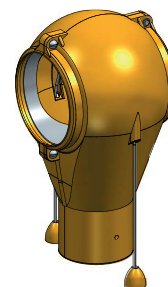

OUTLET DROPS, PVC AND STEEL TUBES

HERMETIC AND RESISTANCE

- Range of outlets designed for perfect exit of feed, whether flour or granulated.
- Easy to use. Different mounting options.
- Hermetic to moisture and dust.
- All of them have individual opening and closing.
- Made of polypropylene guaranteeing resistance to friction and external elements.
- With telescopic extension to adjust the capacity of the hopper.
- \varnothing 55, 60, \varnothing 75, 90 and 125 mm for transport tube and for \varnothing 63 o \varnothing 70 and 110 mm for drop tube.

 **SYMAGA**

OUTLET DROPS, PVC AND STEEL TUBES

Technical Data

MODELS							DROP TUBE
CODE	TUBE mm	A	B	C	D	E	mm
G02002010002	55	54,5	40	38	80	200	40

MODELS							DROP TUBE
CODE	TUBE mm	A	B	C	D	E	mm
G02002010003	55	54,5	57	52	24	138	63
G02002020001	60	58,4	57	52	23,75	138	63
G02002030001	75	75	57	52	23,75	138	63
G02002040001	90	90	57	52	24	138	63

MODELS							DROP TUBE
CODE	TUBE mm	A	B	C	D	E	mm
RDESC5503	55	56,5	70	66	14	103	70

MODELS							DROP TUBE
CODE	TUBE mm	A	B	C	D	E	mm
G02002030003	75	72	70,4	66,4	8	98	70
G02002040002	90	88,5	69	65	12	118	63

MODELS							TUBO DESCENSO
CODE	TUBE mm	A	B	C	D	E	mm
G02002030002	75	67	66	59,5	28	136	70
G02002050001	125	116,5	104	92	38	210	110

Opening and closing system from the ground.

Montage to the tube just by a click system, without any bolt, nut or clamp.
Discharge with manual slide gate. Descarga con tajadera manual.