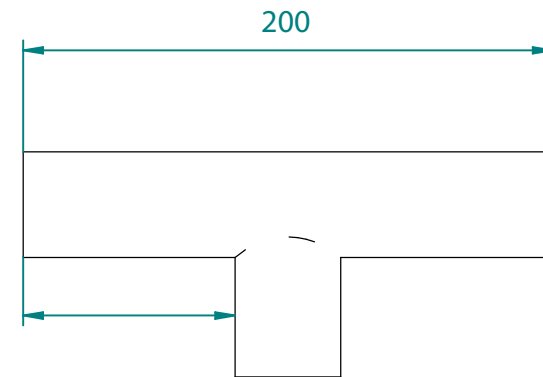

OUTLET DROPS, PVC AND STEEL TUBES

HERMETIC AND RESISTANCE

- Range of outlets designed for perfect exit of feed, whether flour or granulated.
- Easy to use. Different mounting options.
- Hermetic to moisture and dust.
- All of them have individual opening and closing.
- Made of polypropylene guaranteeing resistance to friction and external elements.
- With telescopic extension to adjust the capacity of the hopper.
- \varnothing 55, 60, \varnothing 75, 90 and 125 mm for transport tube and for \varnothing 63 o \varnothing 70 and 110 mm for drop tube.

 **SYMAGA**

OUTLET DROPS, PVC AND STEEL TUBES

Technical Data

MODELS							DROP TUBE
CODE	TUBE mm	A	B	C	D	E	mm
G02002010002	55	54,5	40	38	80	200	40

MODELS							DROP TUBE
CODE	TUBE mm	A	B	C	D	E	mm
G02002010003	55	54,5	57	52	24	138	63
G02002020001	60	58,4	57	52	23,75	138	63
G02002030001	75	75	57	52	23,75	138	63
G02002040001	90	90	57	52	24	138	63

MODELS							DROP TUBE
CODE	TUBE mm	A	B	C	D	E	mm
RDESC5503	55	56,5	70	66	14	103	70

MODELS							DROP TUBE
CODE	TUBE mm	A	B	C	D	E	mm
G02002030003	75	72	70,4	66,4	8	98	70
G02002040002	90	88,5	69	65	12	118	63

MODELS							TUBO DESCENSO
CODE	TUBE mm	A	B	C	D	E	mm
G02002030002	75	67	66	59,5	28	136	70
G02002050001	125	116,5	104	92	38	210	110

Opening and closing system from the ground.

Montage to the tube just by a click system, without any bolt, nut or clamp.
Discharge with manual slide gate. Descarga con tajadera manual.