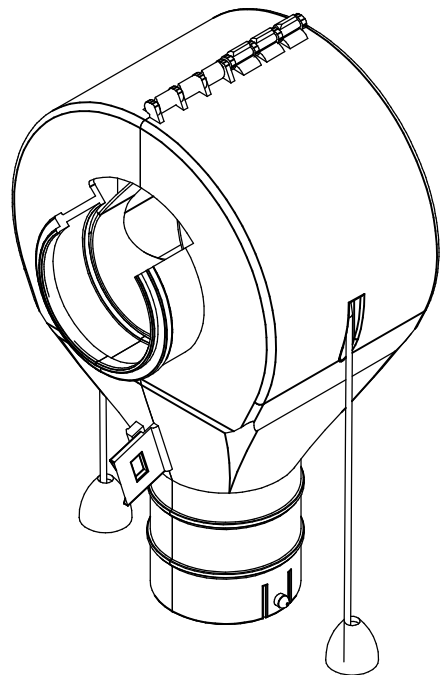

OUTLET DROPS, PVC AND STEEL TUBES

HERMETIC AND RESISTANCE

- Range of outlets designed for perfect exit of feed, whether flour or granulated.
- Easy to use. Different mounting options.
- Hermetic to moisture and dust.
- All of them have individual opening and closing.
- Made of polypropylene guaranteeing resistance to friction and external elements.
- With telescopic extension to adjust the capacity of the hopper.
- \varnothing 55, 60, \varnothing 75, 90 and 125 mm for transport tube and for \varnothing 63 o \varnothing 70 and 110 mm for drop tube.

MODELS							TUBO DESCENSO
CODE	TUBE mm	A	B	C	D	E	mm
G02002030002	75	67	66	59,5	28	136	70
G02002050001	125	116,5	104	92	38	210	110

Opening and closing system from the ground.

Montage to the tube just by a click system, without any bolt, nut or clamp.
Discharge with manual slide gate. Descarga con tajadera manual.

BOCA DE CAÍDA Ø 55. BAJADA Ø 40
OUTLET DROPS Ø 55. DROP Ø 40
TRAPPES DE SORTIE Ø 55. SORTIE Ø 40

S/E Rev.0

G02002010002

BOCA DE CAÍDA Ø 55. BAJADA Ø 63
 OUTLET DROPS Ø 55. DROP Ø 63
 TRAPPES DE SORTIE Ø 55. SORTIE Ø 63

S/E	Rev.0
-----	-------

G02002010003

BOCA DE CAÍDA Ø 60. BAJADA Ø 63
 OUTLET DROPS Ø 60. DROP Ø 63
 TRAPPES DE SORTIE Ø 60. SORTIE Ø 63

S/E	Rev.0
-----	-------

G02002020001

BOCA DE CAÍDA Ø 75. BAJADA Ø 63
 OUTLET DROPS Ø 75. DROP Ø 63
 TRAPPES DE SORTIE Ø 75. SORTIE Ø 63