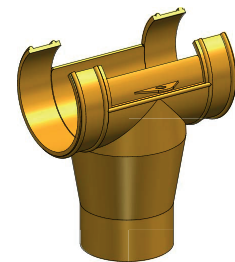

OUTLET DROPS, PVC AND STEEL TUBES

HERMETIC AND RESISTANCE

- Range of outlets designed for perfect exit of feed, whether flour or granulated.
- Easy to use. Different mounting options.
- Hermetic to moisture and dust.
- All of them have individual opening and closing.
- Made of polypropylene guaranteeing resistance to friction and external elements.
- With telescopic extension to adjust the capacity of the hopper.
- \varnothing 55, 60, \varnothing 75, 90 and 125 mm for transport tube and for \varnothing 63 o \varnothing 70 and 110 mm for drop tube.

 **SYMAGA**

OUTLET DROPS, PVC AND STEEL TUBES

Technical Data

MODELS							DROP TUBE
CODE	TUBE mm	A	B	C	D	E	mm
G02002010002	55	54,5	40	38	80	200	40

MODELS							DROP TUBE
CODE	TUBE mm	A	B	C	D	E	mm
G02002010003	55	54,5	57	52	24	138	63
G02002020001	60	58,4	57	52	23,75	138	63
G02002030001	75	75	57	52	23,75	138	63
G02002040001	90	90	57	52	24	138	63

MODELS							DROP TUBE
CODE	TUBE mm	A	B	C	D	E	mm
RDESC5503	55	56,5	70	66	14	103	70

MODELS							DROP TUBE
CODE	TUBE mm	A	B	C	D	E	mm
G02002030003	75	72	70,4	66,4	8	98	70
G02002040002	90	88,5	69	65	12	118	63

MODELS							TUBO DESCENSO
CODE	TUBE mm	A	B	C	D	E	mm
G02002030002	75	67	66	59,5	28	136	70
G02002050001	125	116,5	104	92	38	210	110

Opening and closing system from the ground.

Montage to the tube just by a click system, without any bolt, nut or clamp.
Discharge with manual slide gate. Descarga con tajadera manual.