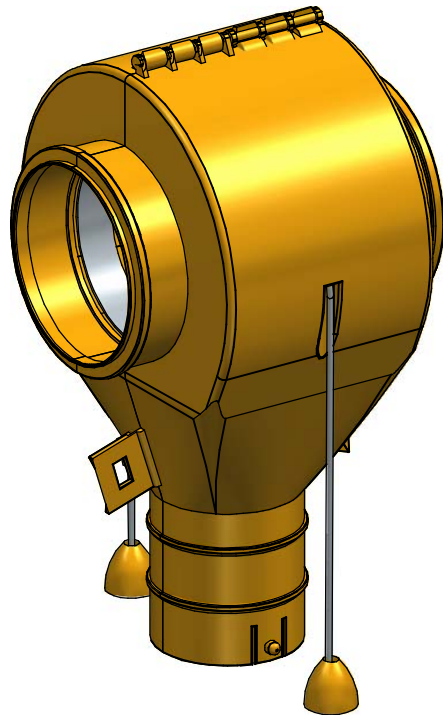

OUTLET DROPS, PVC AND STEEL TUBES

HERMETIC AND RESISTANCE

- Range of outlets designed for perfect exit of feed, whether flour or granulated.
- Easy to use. Different mounting options.
- Hermetic to moisture and dust.
- All of them have individual opening and closing.
- Made of polypropylene guaranteeing resistance to friction and external elements.
- With telescopic extension to adjust the capacity of the hopper.
- \varnothing 55, 60, \varnothing 75, 90 and 125 mm for transport tube and for \varnothing 63 o \varnothing 70 and 110 mm for drop tube.

 **SYMAGA**

OUTLET DROPS, PVC AND STEEL TUBES

Technical Data

MODELS							DROP TUBE
CODE	TUBE mm	A	B	C	D	E	mm
G02002010002	55	54,5	40	38	80	200	40

MODELS							DROP TUBE
CODE	TUBE mm	A	B	C	D	E	mm
G02002010003	55	54,5	57	52	24	138	63
G02002020001	60	58,4	57	52	23,75	138	63
G02002030001	75	75	57	52	23,75	138	63
G02002040001	90	90	57	52	24	138	63

MODELS							TUBO DESCENSO
CODE	TUBE mm	A	B	C	D	E	mm
G02002030002	75	67	66	59,5	28	136	70
G02002050001	125	116,5	104	92	38	210	110

Opening and closing system from the ground.

Montage to the tube just by a click system, without any bolt, nut or clamp.
Discharge with manual slide gate. Descarga con tajadera manual.

BOCA DE CAÍDA Ø 55. BAJADA Ø 40
OUTLET DROPS Ø 55. DROP Ø 40
TRAPPES DE SORTIE Ø 55. SORTIE Ø 40

S/E Rev.0

G02002010002

BOCA DE CAÍDA Ø 55. BAJADA Ø 63
 OUTLET DROPS Ø 55. DROP Ø 63
 TRAPPES DE SORTIE Ø 55. SORTIE Ø 63