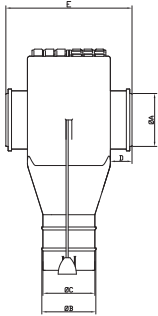

OUTLET DROPS, PVC AND STEEL TUBES

HERMETIC AND RESISTANCE

- Range of outlets designed for perfect exit of feed, whether flour or granulated.
- Easy to use. Different mounting options.
- Hermetic to moisture and dust.
- All of them have individual opening and closing.
- Made of polypropylene guaranteeing resistance to friction and external elements.
- With telescopic extension to adjust the capacity of the hopper.
- \varnothing 55, 60, \varnothing 75, 90 and 125 mm for transport tube and for \varnothing 63 o \varnothing 70 and 110 mm for drop tube.

 **SYMAGA**

OUTLET DROPS, PVC AND STEEL TUBES

Technical Data

MODELS							DROP TUBE
CODE	TUBE mm	A	B	C	D	E	mm
G02002010002	55	54,5	40	38	80	200	40

MODELS							DROP TUBE
CODE	TUBE mm	A	B	C	D	E	mm
G02002010003	55	54,5	57	52	24	138	63
G02002020001	60	58,4	57	52	23,75	138	63
G02002030001	75	75	57	52	23,75	138	63
G02002040001	90	90	57	52	24	138	63

MODELS							DROP TUBE
CODE	TUBE mm	A	B	C	D	E	mm
RDESC5503	55	56,5	70	66	14	103	70

MODELS							DROP TUBE
CODE	TUBE mm	A	B	C	D	E	mm
G02002030003	75	72	70,4	66,4	8	98	70
G02002040002	90	88,5	69	65	12	118	63

MODELS							TUBO DESCENSO
CODE	TUBE mm	A	B	C	D	E	mm
G02002030002	75	67	66	59,5	28	136	70
G02002050001	125	116,5	104	92	38	210	110

Opening and closing system from the ground.

Montage to the tube just by a click system, without any bolt, nut or clamp.
Discharge with manual slide gate. Descarga con tajadera manual.