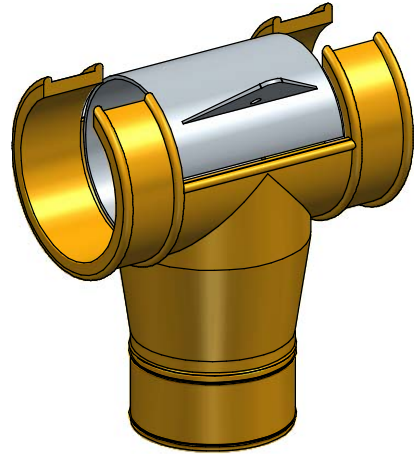

OUTLET DROPS, PVC AND STEEL TUBES

HERMETIC AND RESISTANCE

- Range of outlets designed for perfect exit of feed, whether flour or granulated.
- Easy to use. Different mounting options.
- Hermetic to moisture and dust.
- All of them have individual opening and closing.
- Made of polypropylene guaranteeing resistance to friction and external elements.
- With telescopic extension to adjust the capacity of the hopper.
- \varnothing 55, 60, \varnothing 75, 90 and 125 mm for transport tube and for \varnothing 63 o \varnothing 70 and 110 mm for drop tube.

MODELS							TUBO DESCENSO
CODE	TUBE mm	A	B	C	D	E	mm
G02002030002	75	67	66	59,5	28	136	70
G02002050001	125	116,5	104	92	38	210	110

Opening and closing system from the ground.

Montage to the tube just by a click system, without any bolt, nut or clamp.
Discharge with manual slide gate. Descarga con tajadera manual.

S/E	Rev.0
-----	-------

G02002010003

BOCA DE CAÍDA Ø 60. BAJADA Ø 63
 OUTLET DROPS Ø 60. DROP Ø 63
 TRAPPES DE SORTIE Ø 60. SORTIE Ø 63

S/E	Rev.0
-----	-------

G02002020001

BOCA DE CAÍDA Ø 75. BAJADA Ø 63
 OUTLET DROPS Ø 75. DROP Ø 63
 TRAPPES DE SORTIE Ø 75. SORTIE Ø 63

S/E	Rev.0
-----	-------

G02002030001

BOCA DE CAÍDA Ø 75. BAJADA Ø 70
OUTLET DROPS Ø 75. DROP Ø 70
TRAPPES DE SORTIE Ø 75. SORTIE Ø 70

S/E Rev.0

G02002030002

BOCA DE CAÍDA Ø 75. BAJADA Ø 70
 OUTLET DROPS Ø 75. DROP Ø 70
 TRAPPES DE SORTIE Ø 75. SORTIE Ø 70